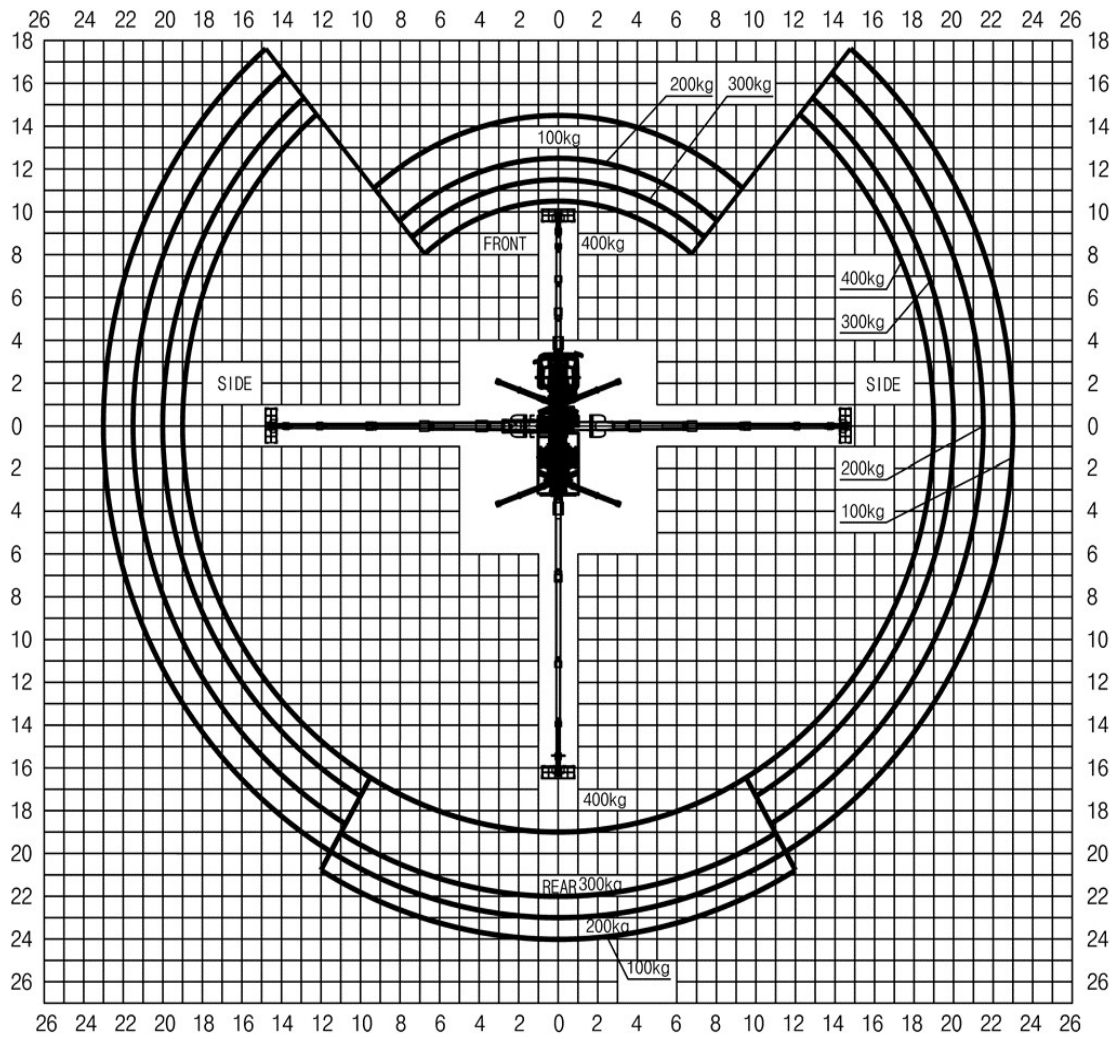

# SKY350S WORKING RADIUS

(SKY350S-A35C0)

Platform loading capacity: 100kg, 200kg, 300kg, 400kg or  
2 persons Outriggers MAXIMUM extended

WORKING RADIUS (m)

▲ HORYONG