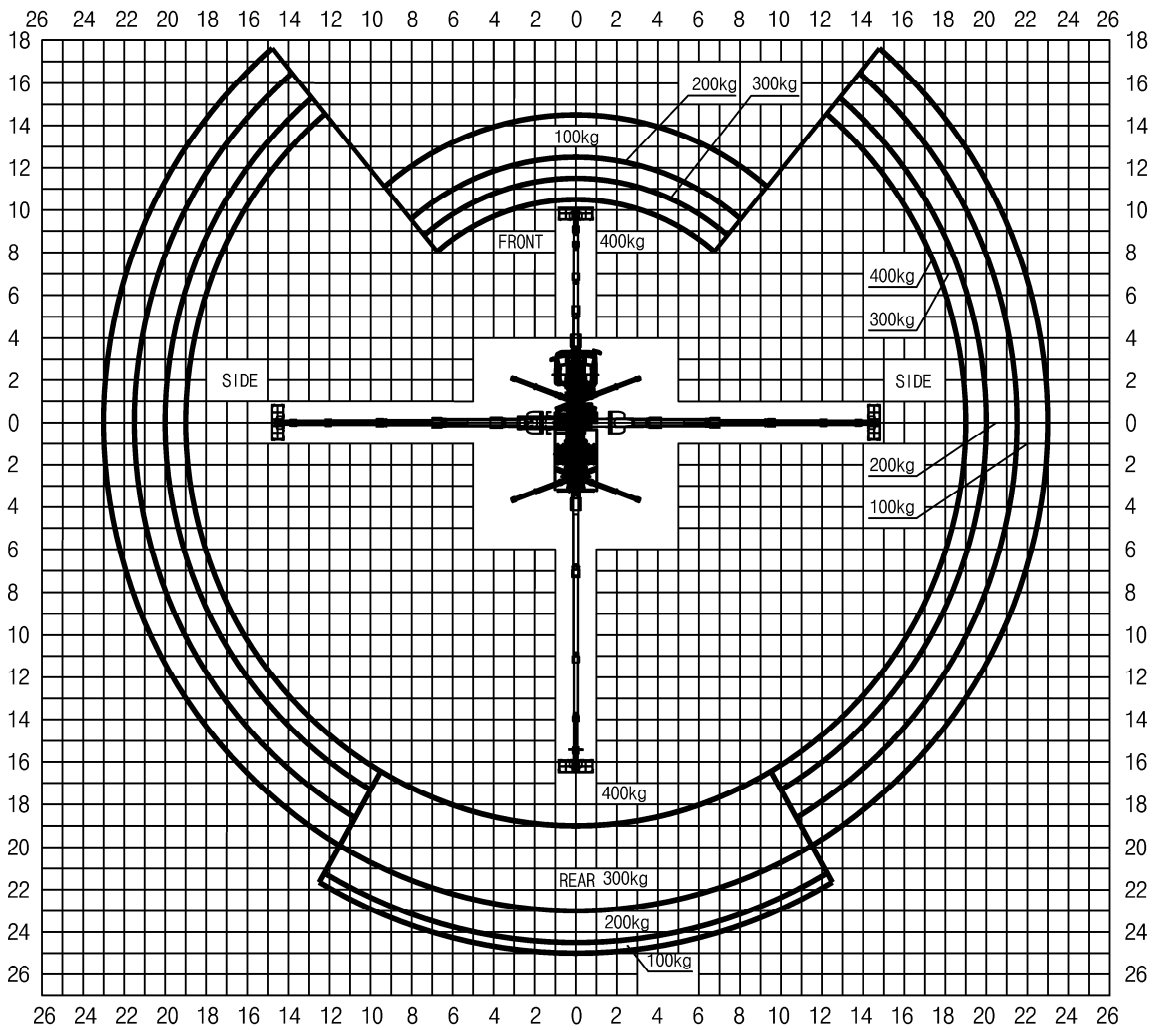

# SKY320S WORKING RADIUS

(SKY320S-A32E0)

Platform loading capacity: 100kg, 200kg, 300kg, 400kg or  
2 persons Outriggers MAXIMUM extended

WORKING RADIUS (m)

▲ HORYONG