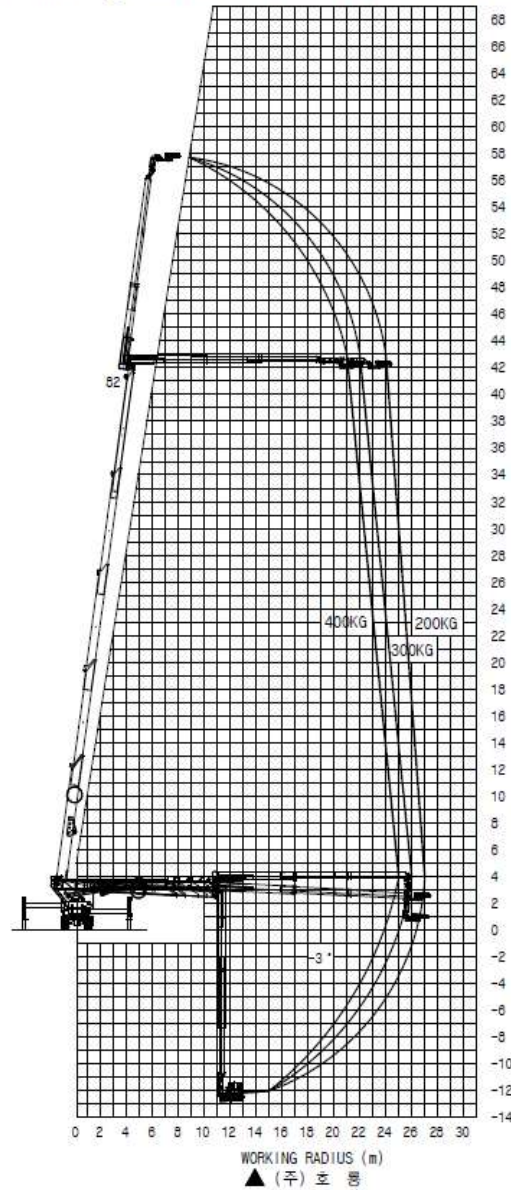

# SKY600AR WORKING RADIUS 전방

(SKY600AR-A60E0)

Front working radius  
 Outriggers fully extended  
 Depending on the length of the outrigger extension, the working radius is different.  
 If the length of the outrigger extension is less than 100mm, it will not work.

# SKY600AR WORKING RADIUS 측방

(SKY600AR-A60E0)

Side working radius  
 Outriggers fully extended  
 Depending on the length of the outrigger extension, the working radius is different.  
 If the length of the outrigger extension is less than 100mm, it will not work.