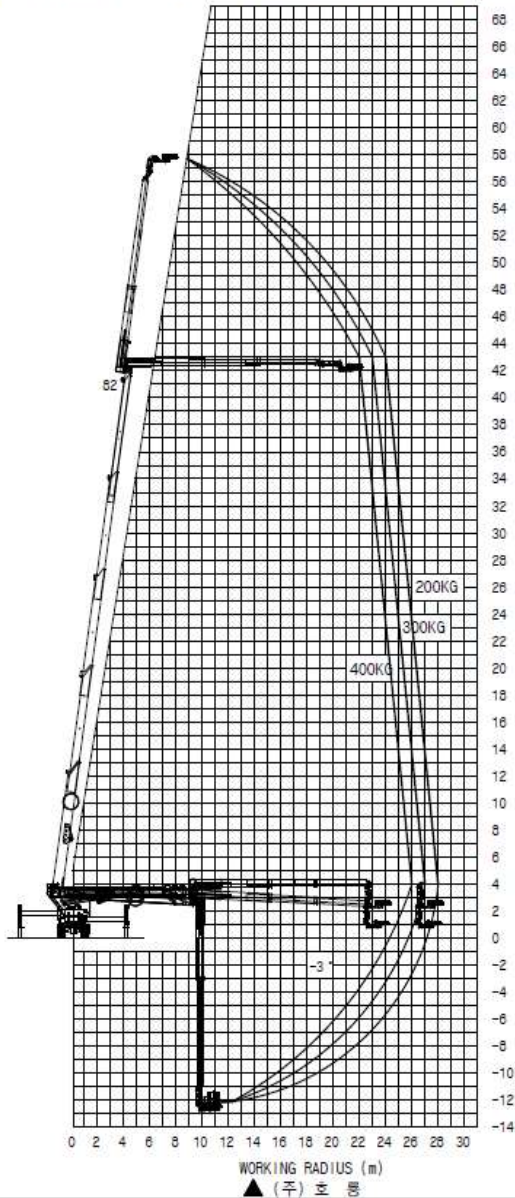

# SKY600AR WORKING RADIUS 전방

(SKY600AR-A60E0)

Front working radius  
 Outriggers fully extended  
 Depending on the length of the outrigger extension, the working radius is different.  
 If the length of the outrigger extension is less than 100mm, it will not work.

# SKY600AR WORKING RADIUS 측방

(SKY600AR-A60E0)

Side working radius  
 Outriggers fully extended  
 Depending on the length of the outrigger extension, the working radius is different.  
 If the length of the outrigger extension is less than 100mm, it will not work.