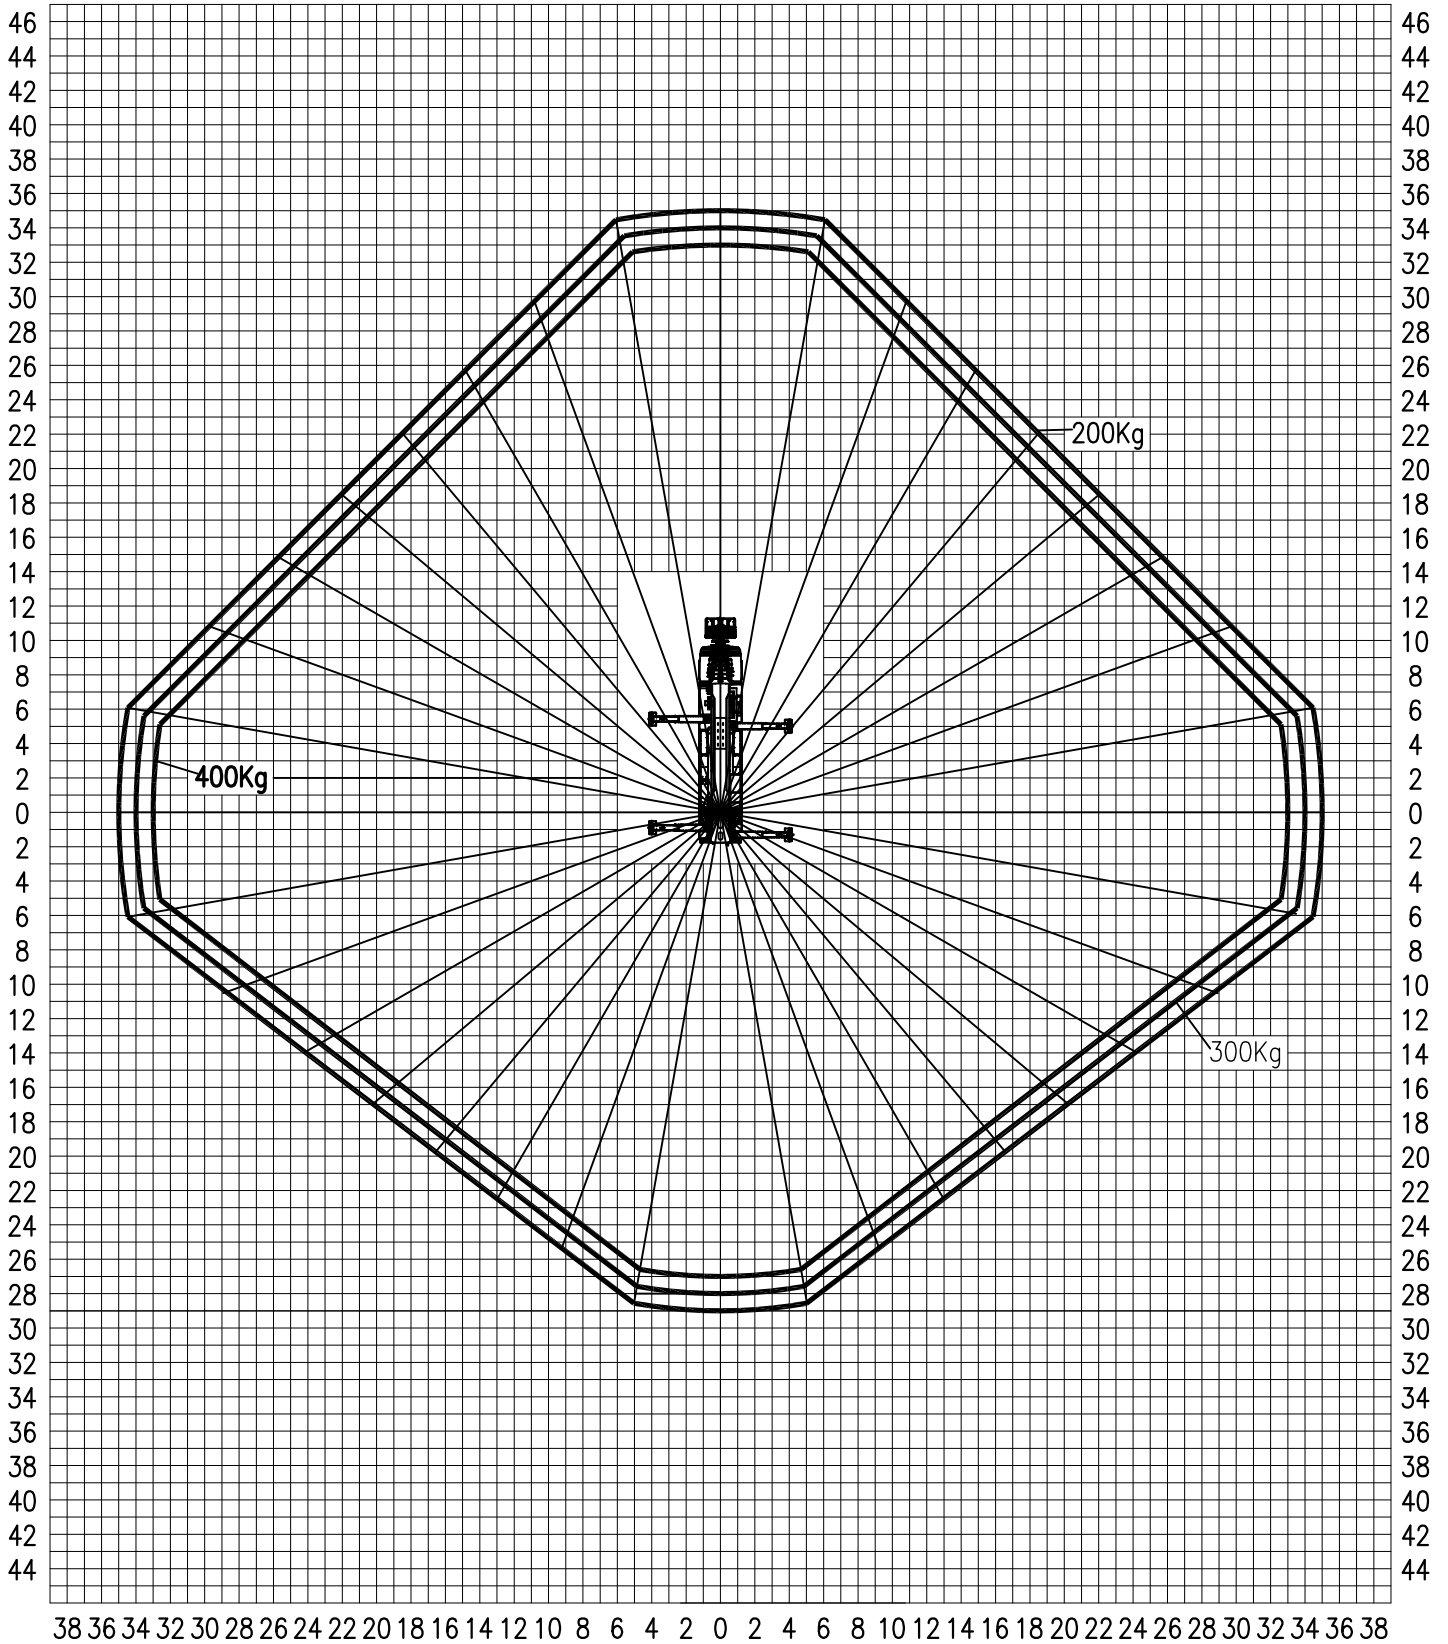

# SKY900 작업반경도

SKY900-A90A0

PLATFORM LOADING CAPACITY : 400,300,200Kg or 2 PERSON

Outriggers fully extended

WORKING RADIUS (m)

▲ (주) 호령