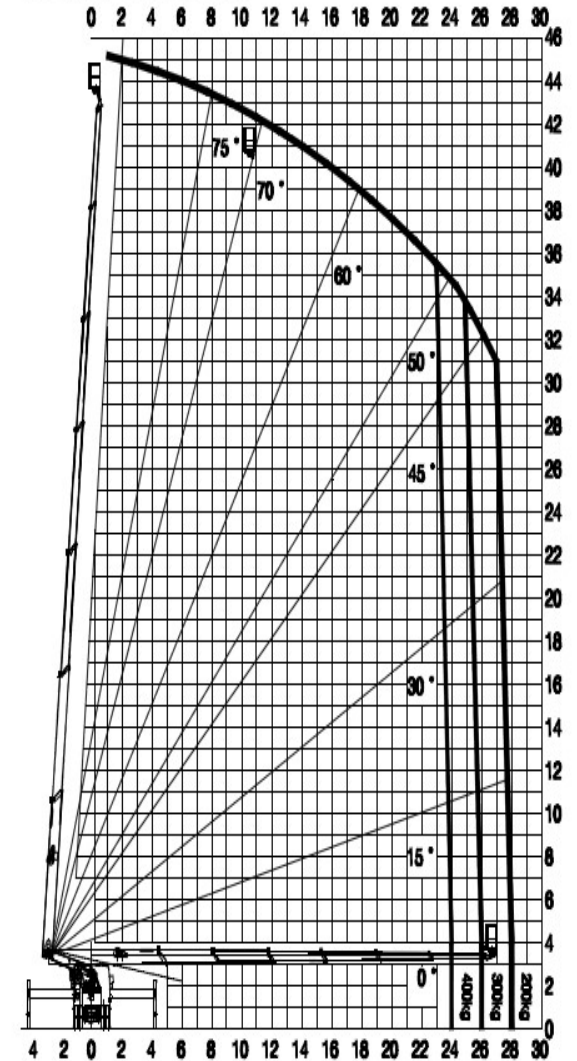

SKY4504N 전방 작업반경도

(SKY450-N9A2)

Platform loading capacity: 200kg, 300kg, 400kg or 2 persons

Outriggers fully extended

WORKING RADIUS (m)

▲ (주) 호룡

SKY4504N 측방 작업반경도

(SKY450-N9A2)

Platform loading capacity: 200kg, 300kg, 400kg or 2 persons

Outriggers fully extended

WORKING RADIUS (m)

▲ (주) 호룡

SKY4504N 후방 작업반경도

(SKY450-N9A2)

Platform loading capacity: 200kg, 300kg, 400kg or 2 persons

Outriggers fully extended