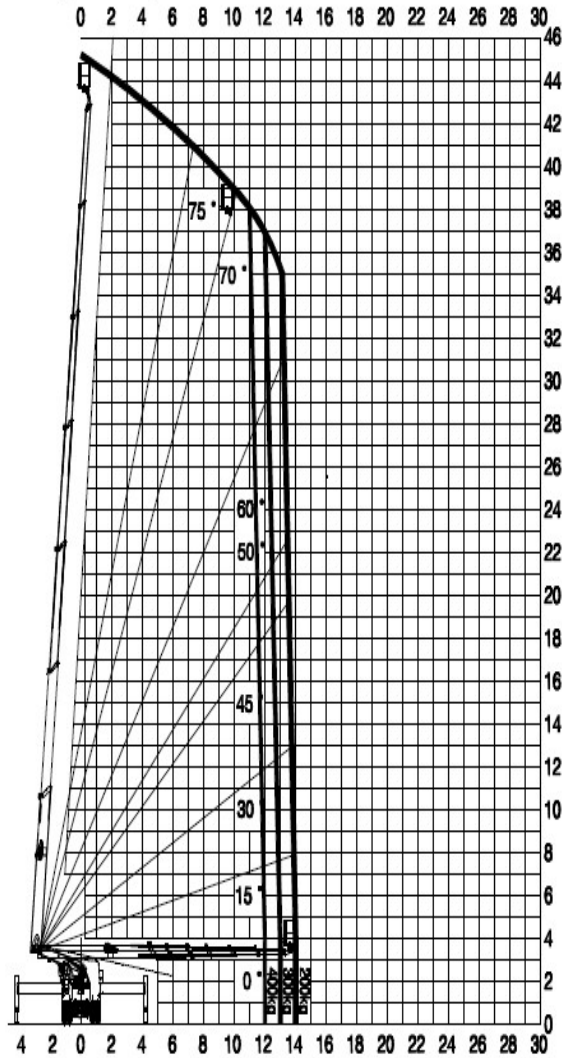

SKY4504N 전방 작업반경도

(SKY450-N9A2)

Platform loading capacity: 200kg, 300kg, 400kg or 2 persons

Outriggers fully extended

WORKING RADIUS (m)

▲ (주) 호룡

SKY4504N 측방 작업반경도

(SKY450-N9A2)