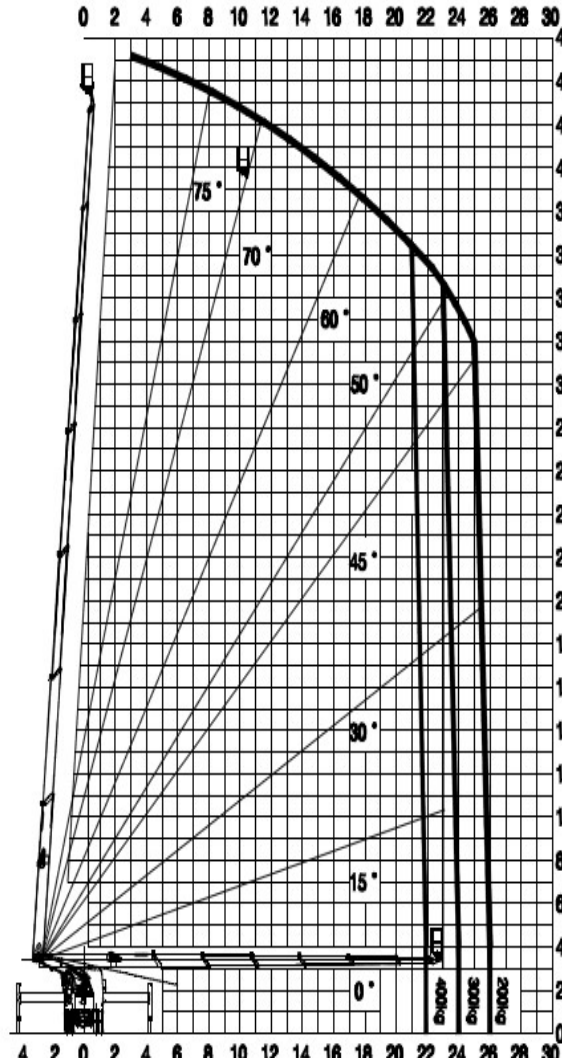

SKY4504N 전방 작업반경도

(SKY450-N9A2)

Platform loading capacity: 200kg, 300kg, 400kg or 2 persons

Outriggers fully extended

WORKING RADIUS (m)

▲ (주) 호룡

SKY4504N 측방 작업반경도

(SKY450-N9A2)

Platform loading capacity: 200kg, 300kg, 400kg or 2 persons

Outriggers fully extended

WORKING RADIUS (m)

▲ (주) 호룡

SKY4504N 후방 작업반경도

(SKY450-N9A2)

Platform loading capacity: 200kg, 300kg, 400kg or 2 persons

Outriggers fully extended

WORKING RADIUS (m)

▲ (주) 호룡