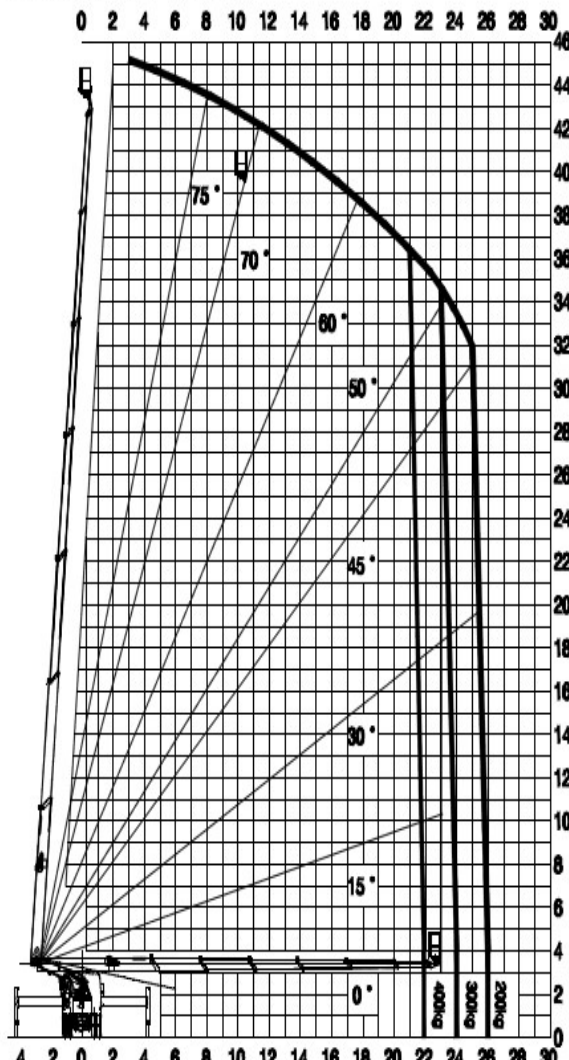

WORKING RADIUS (m)

▲ (주) 호룡

SKY4504N 후방 작업반경도

(SKY450-N9A2)

Platform loading capacity: 200kg, 300kg, 400kg or 2 persons
Outriggers fully extended