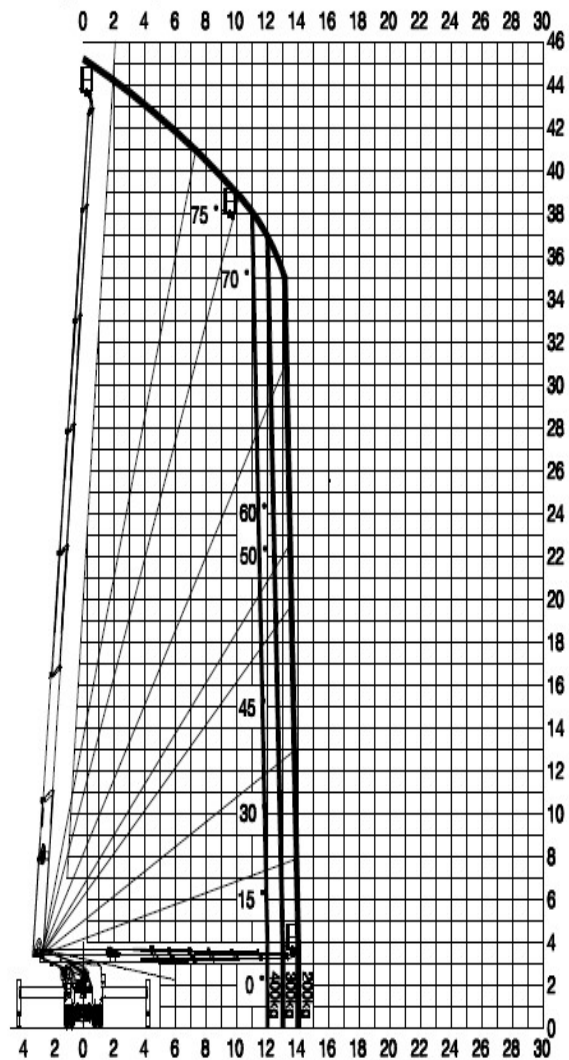

## SKY4504N 전방 작업반경도

(SKY450-N9A2)

Platform loading capacity: 200kg, 300kg, 400kg or 2 persons  
Outriggers fully extended

WORKING RADIUS (m)

▲ (주) 호룡

## SKY4504N 측방 작업반경도

(SKY450-N9A2)

Platform loading capacity: 200kg, 300kg, 400kg or 2 persons  
Outriggers fully extended

WORKING RADIUS (m)

▲ (주) 호룡