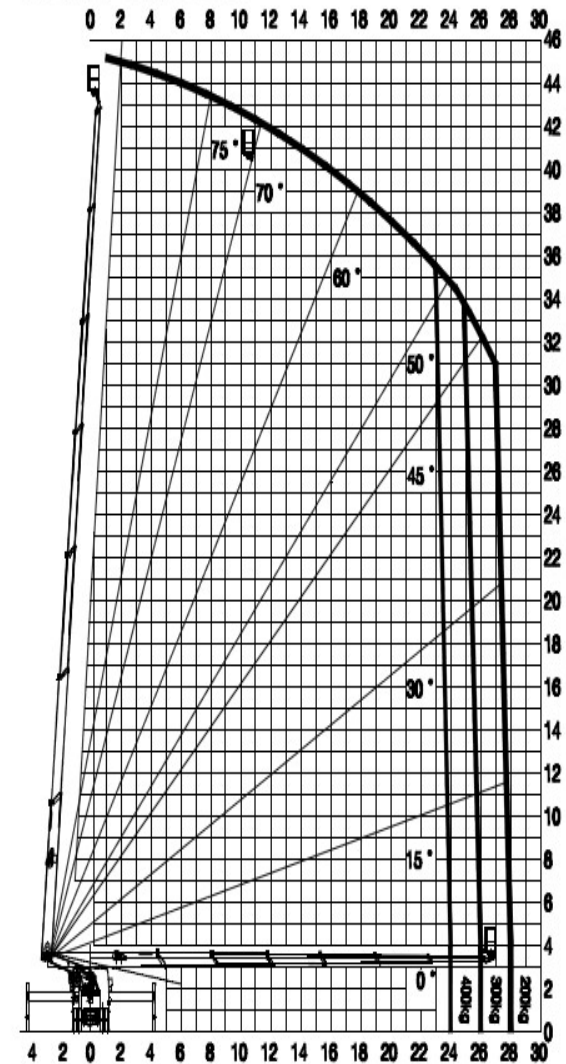

WORKING RADIUS (m)

▲ (주) 호룡