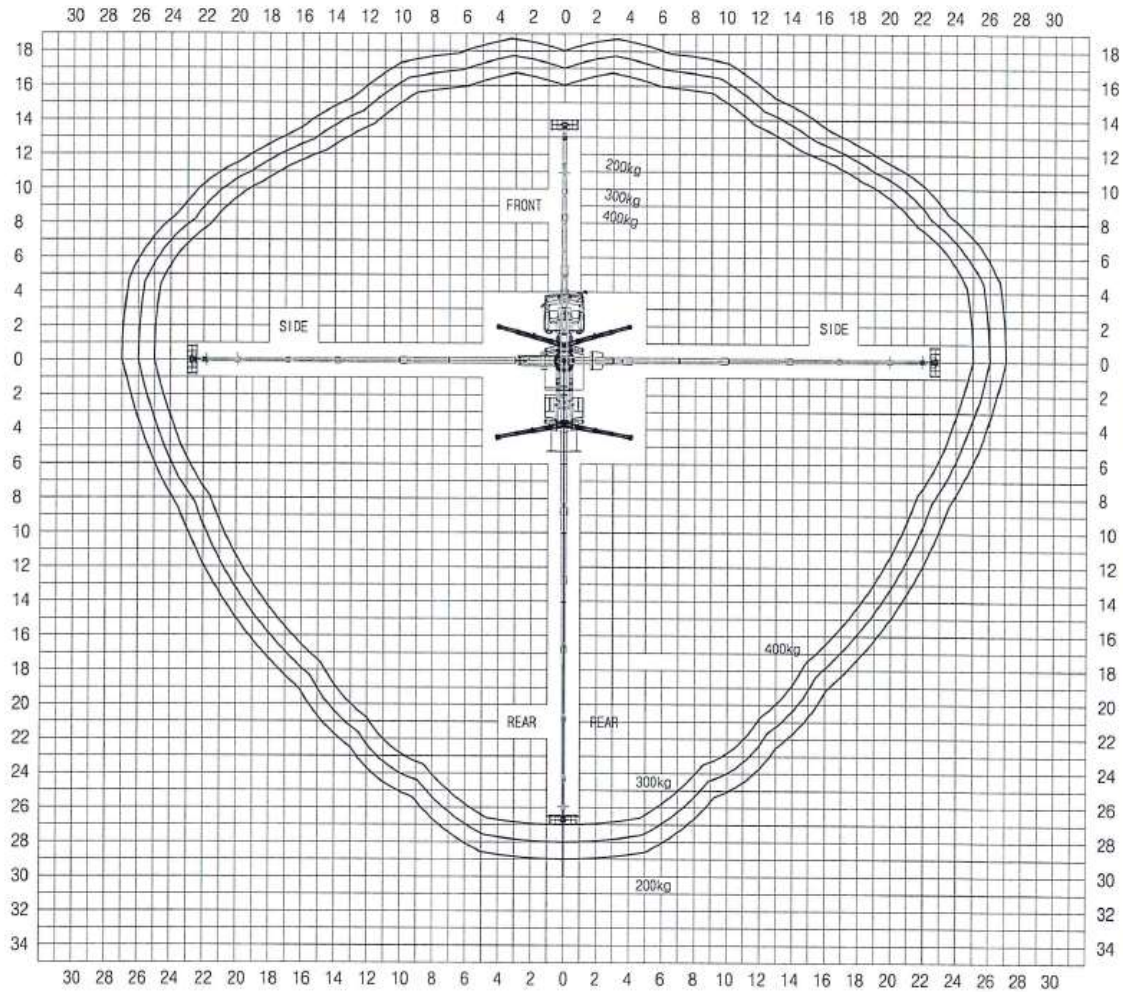

SKY400VK 중량별 작업반경도

(SKY400VK-A40V0)

Platform loading capacity: 200kg, 300kg, 400kg or 2 persons

Outrigger extension: Maximum

WORKING RADIUS (m)
▲ (주) 호 룡