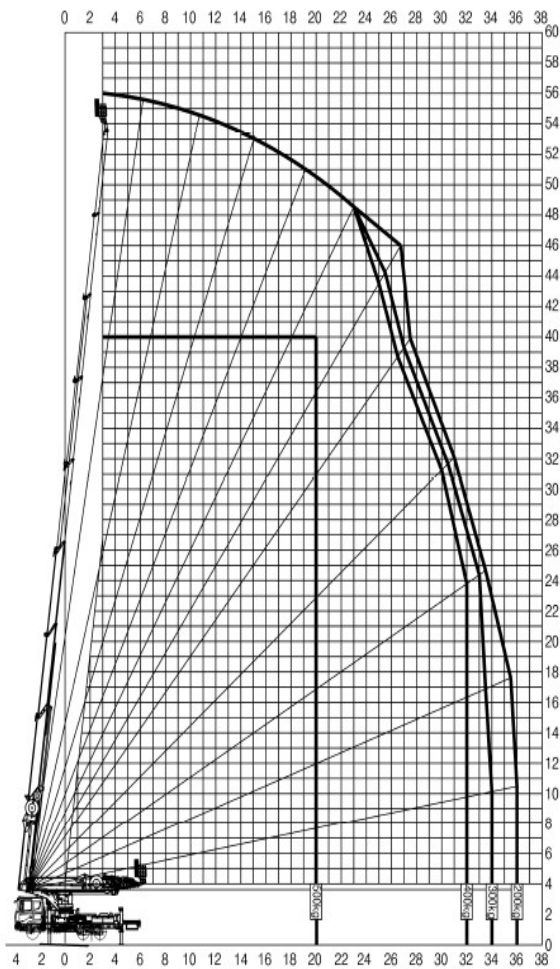

SKY580 WORKING RADIUS-rear

(SKY580-A58H0)

Platform loading capacity: 200kg,300kg,400kg,500kg or
2 persons Outriggers **MAXIMUM** extended

SKY580 WORKING RADIUS-rear

(SKY580-A58H0)

Platform loading capacity: 200kg,300kg,400kg,500kg or
2 persons Outriggers **MAXIMUM** extended

SKY580 WORKING RADIUS-front

(SKY580-A58H0)

Platform loading capacity: 200kg,300kg,400kg,500kg or
2 persons Outriggers **MAXIMUM** extended