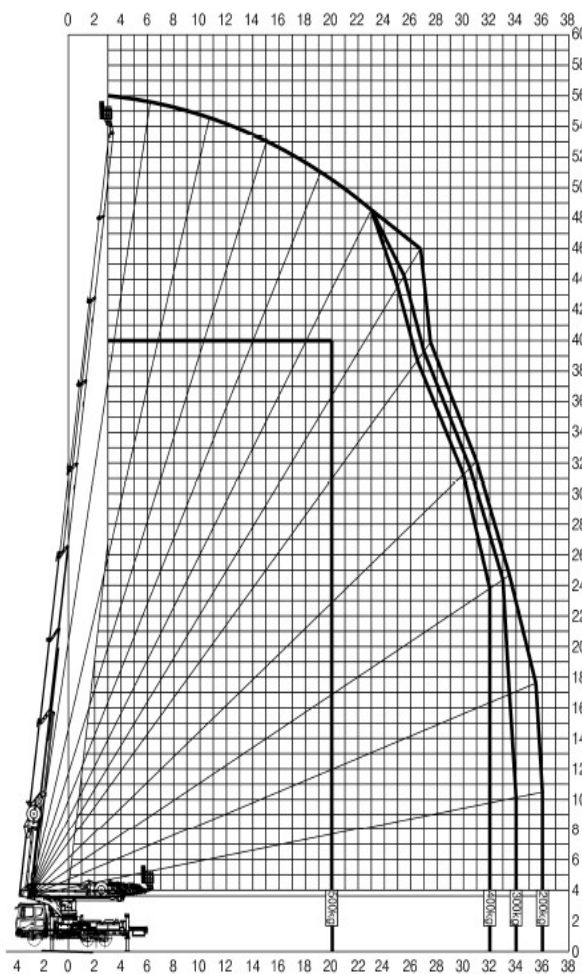

SKY580 WORKING RADIUS-rear

(SKY580-A58H0)

Platform loading capacity: 200kg,300kg,400kg,500kg or
2 persons Outriggers **MAXIMUM** extended

SKY580 WORKING RADIUS-rear

(SKY580-A58H0)

Platform loading capacity: 200kg,300kg,400kg,500kg or
2 persons Outriggers **MAXIMUM** extended

SKY580 WORKING RADIUS-front

(SKY580-A58H0)

Platform loading capacity: 200kg,300kg,400kg,500kg or
2 persons Outriggers **MAXIMUM** extended