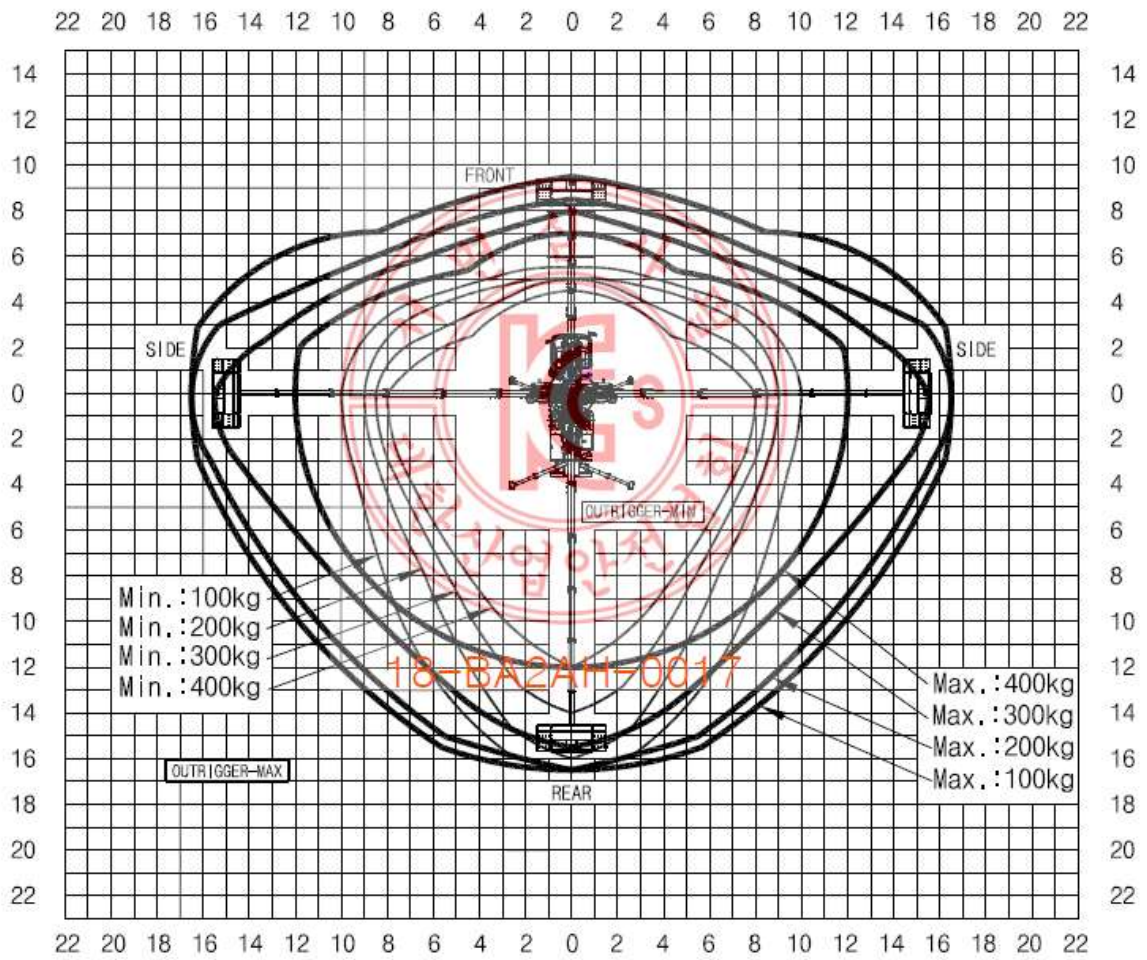

# SKY210SQ 중량별 작업반경도

(SKY210SQ-A21K0)

Platform loading capacity: 100kg, 200kg, 300kg, 400kg or 2 persons

WORKING RADIUS (m)

▲ (주) 호 룡

### SKY210SQ 후방 작업반경도

(SKY210SQ-A21K0)

Platform loading capacity: 100kg, 200kg, 300kg, 400kg or 2 persons  
Outriggers minimum extended

### SKY210SQ 후방 작업반경도

(SKY210SQ-A21K0)

Platform loading capacity: 100kg, 200kg, 300kg, 400kg or 2 persons  
Outriggers maximum extended