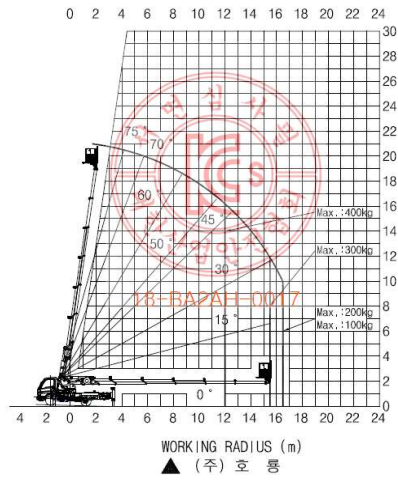

SKY210SQ 후방 작업반경도

(SKY210SQ-A21K0)

Platform loading capacity: 100kg, 200kg, 300kg, 400kg or 2 persons
Outriggers maximum extended