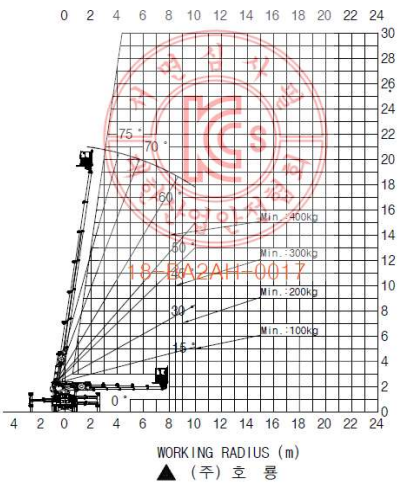

SKY210SQ 측방 작업반경도

(SKY210SQ-A21K0)

Platform loading capacity: 100kg, 200kg, 300kg, 400kg or 2 persons
Outriggers minimum extended