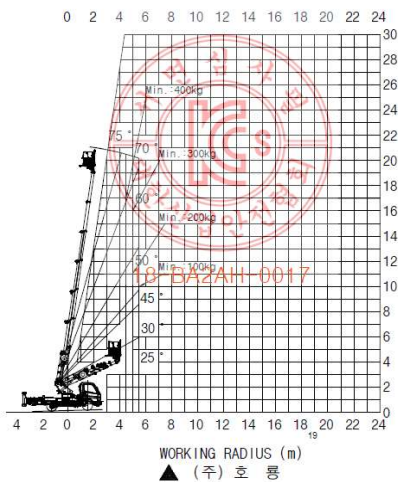

SKY210SQ 전방 작업반경도

(SKY210SQ-A21K0)

Platform loading capacity: 100kg, 200kg, 300kg, 400kg or 2 persons
Outriggers minimum extended