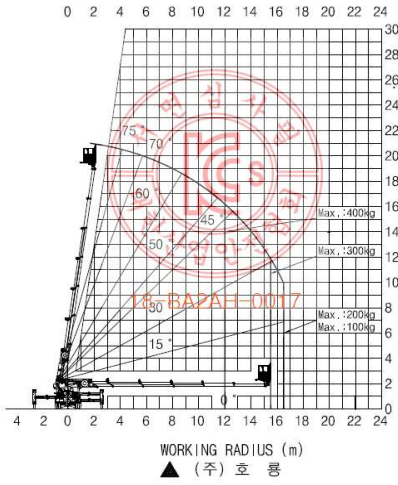

SKY210SQ 측방 작업반경도

(SKY210SQ-A21K0)

Platform loading capacity: 100kg, 200kg, 300kg, 400kg or 2 persons
Outriggers maximum extended